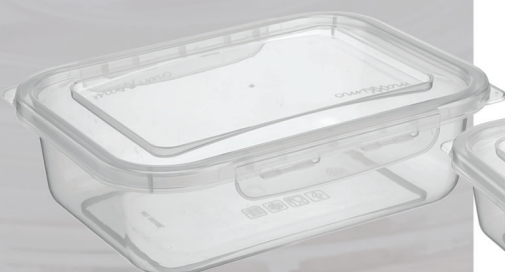

REF.213-TR

2200 ml

Pote Baixo
Transparente

Caixa Master: 32 pçs

100% Polipropileno